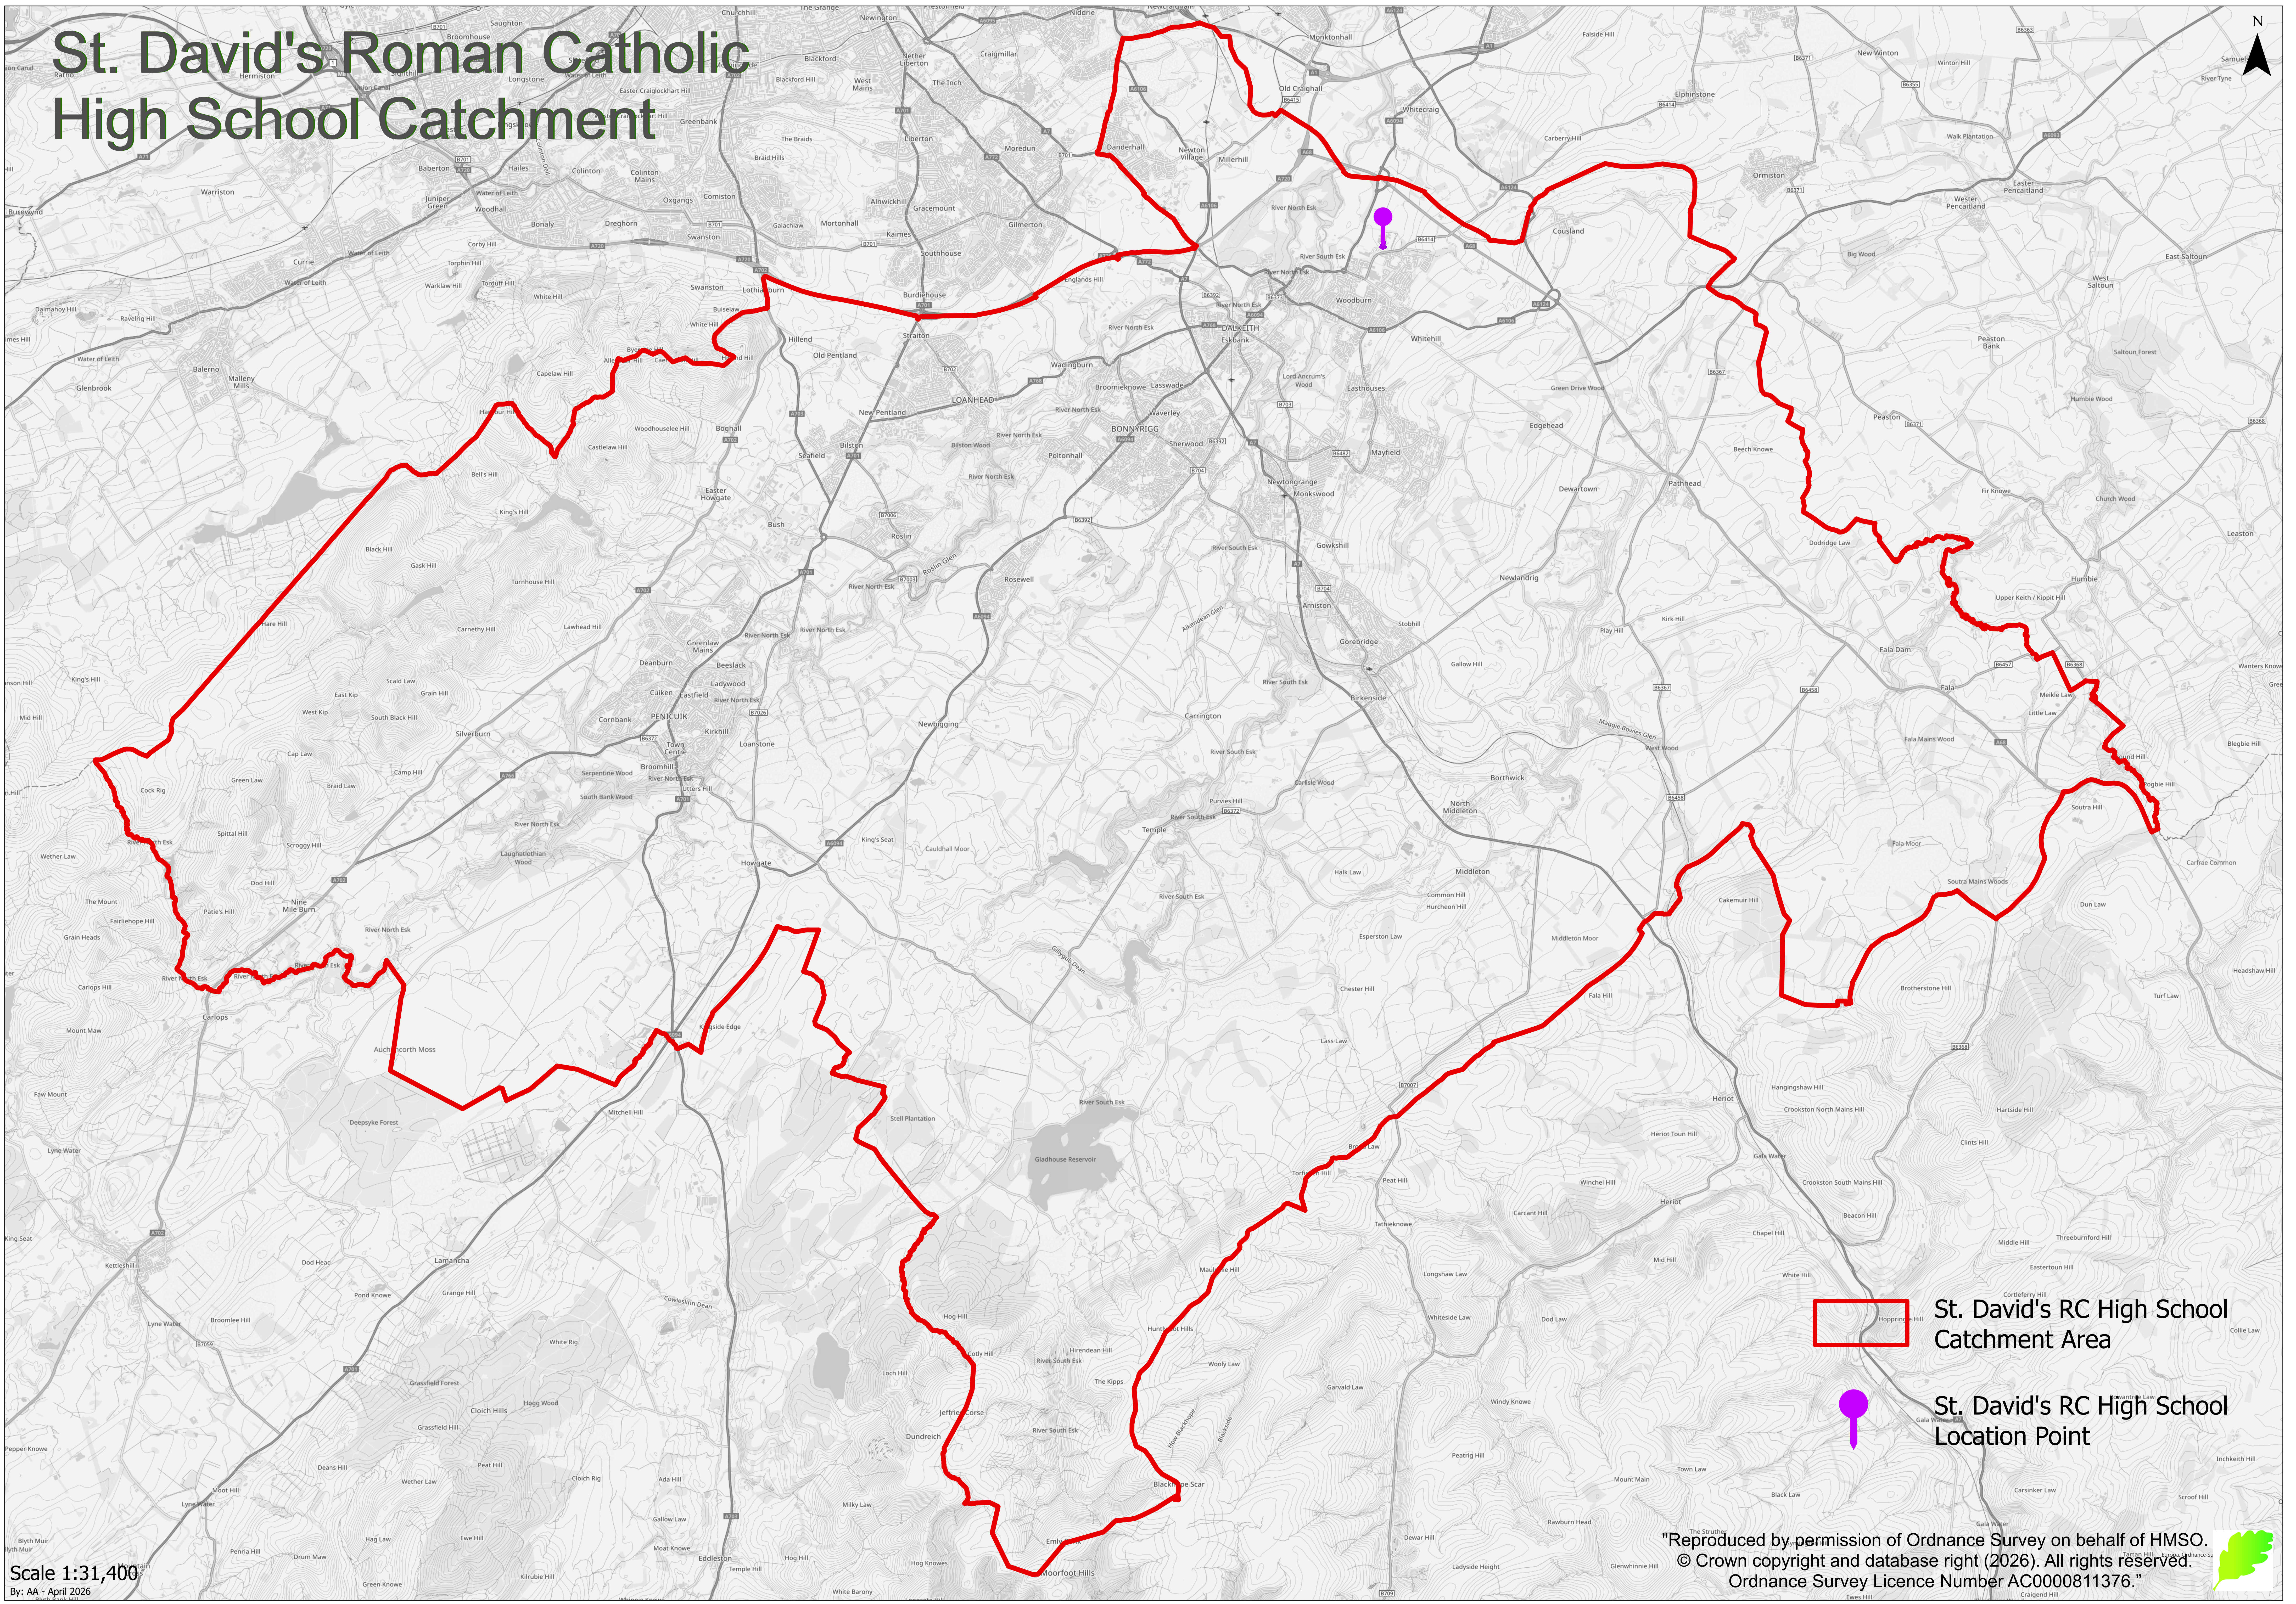

St. David's Roman Catholic High School Catchment

St. David's RC High School Catchment Area

St. David's RC High School Location Point

Scale 1:31,400
By: AA - April 2026

"Reproduced by permission of Ordnance Survey on behalf of HMSO.
© Crown copyright and database right (2026). All rights reserved.
Ordnance Survey Licence Number AC0000811376."